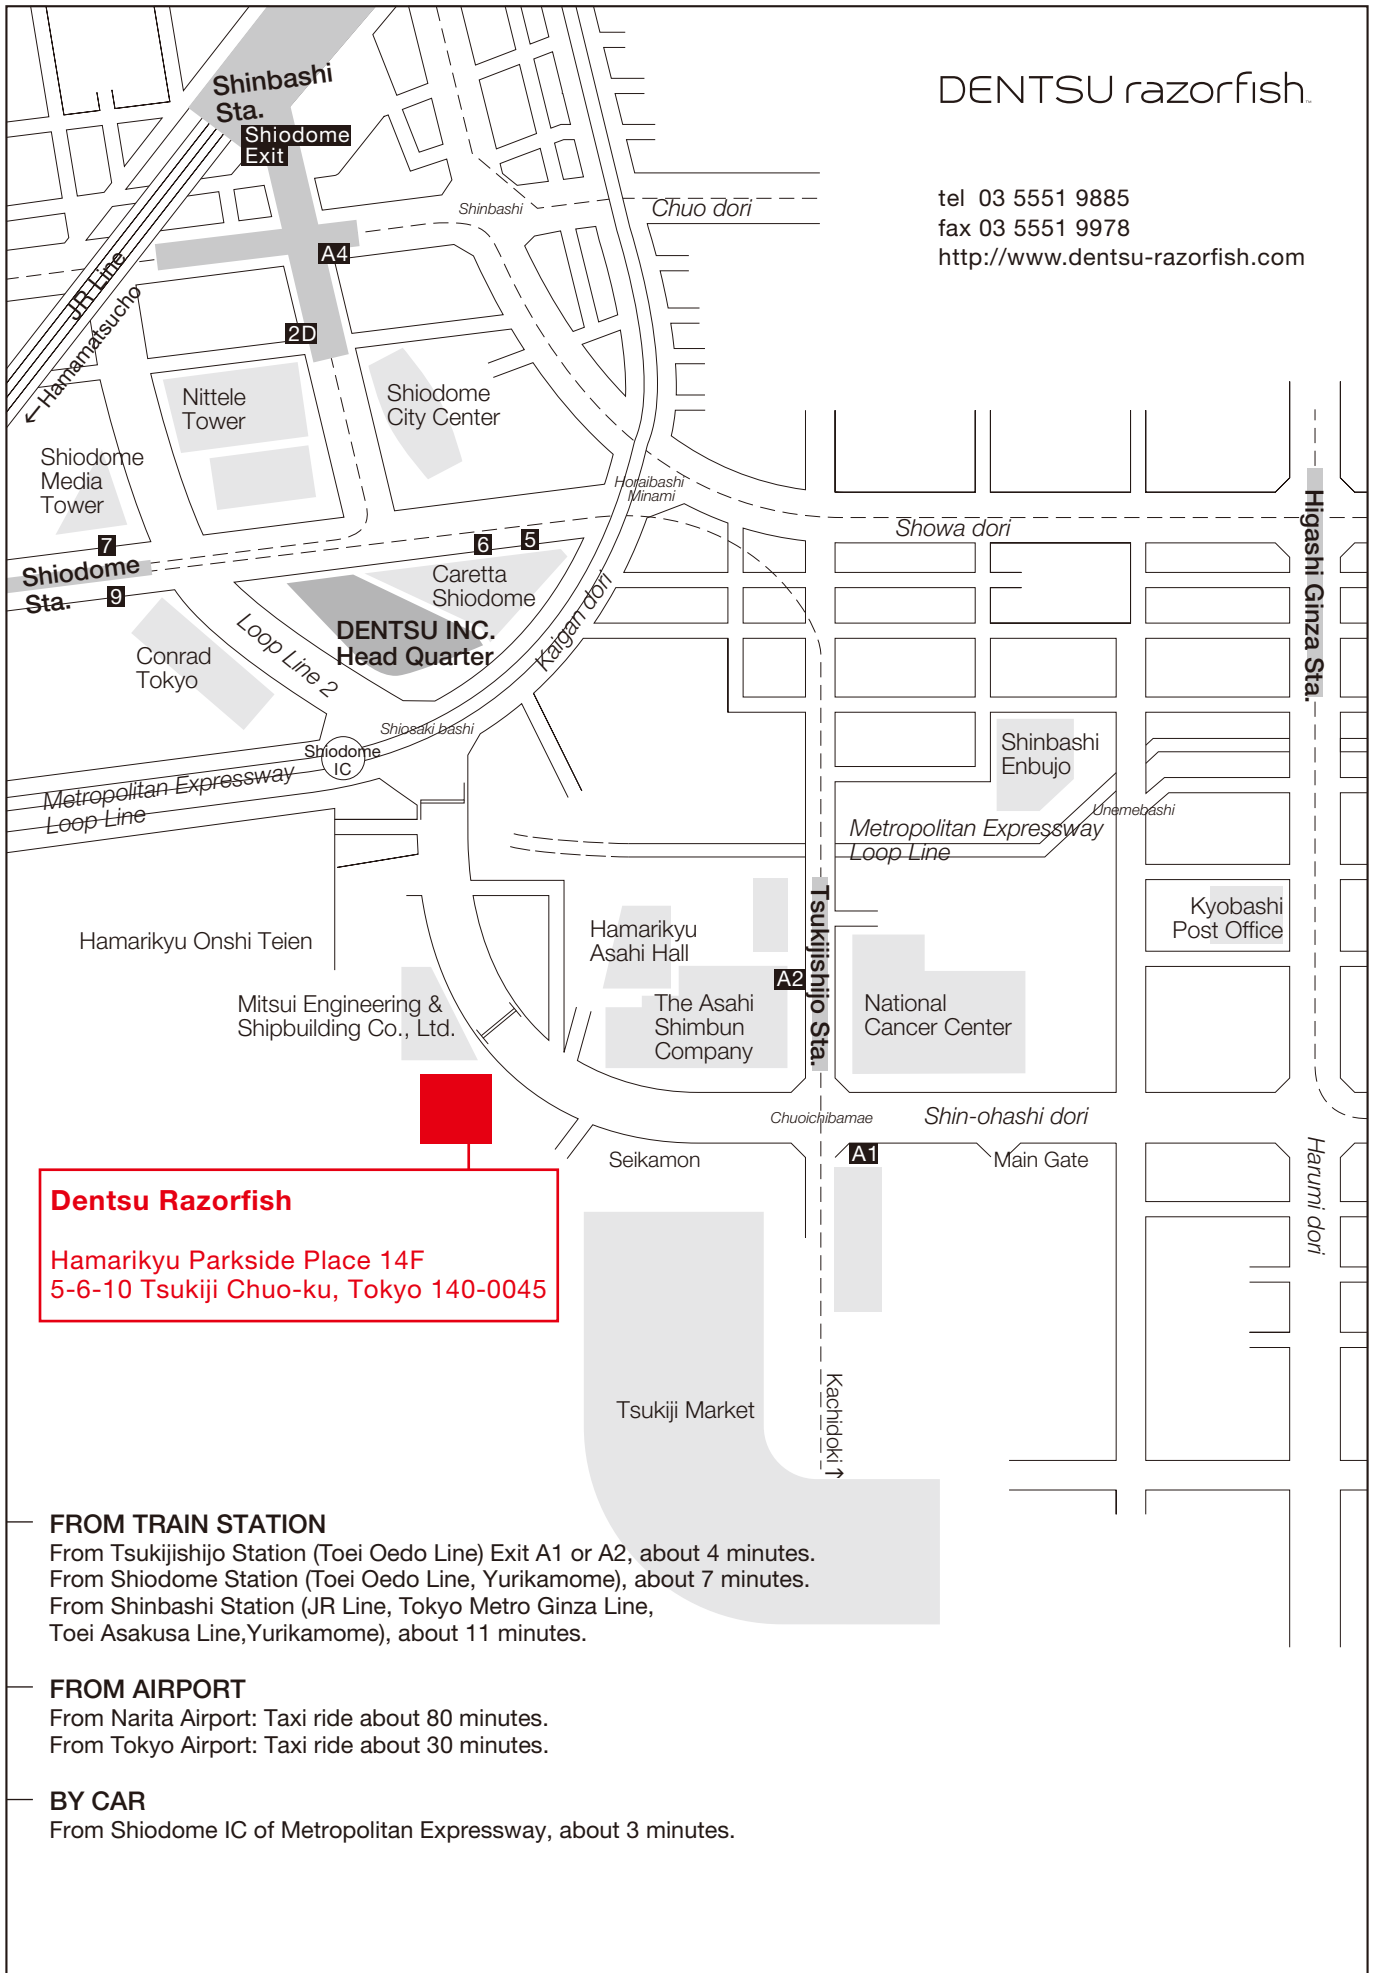

DENTSU razorfish.

tel 03 5551 9885
fax 03 5551 9978
<http://www.dentsu-razorfish.com>

Dentsu Razorfish

Hamarikyu Parkside Place 14F
5-6-10 Tsukiji Chuo-ku, Tokyo 140-0045

FROM TRAIN STATION

From Tsukijishijo Station (Toei Oedo Line) Exit A1 or A2, about 4 minutes.
From Shiodome Station (Toei Oedo Line, Yurikamome), about 7 minutes.
From Shinbashi Station (JR Line, Tokyo Metro Ginza Line, Toei Asakusa Line, Yurikamome), about 11 minutes.

FROM AIRPORT

From Narita Airport: Taxi ride about 80 minutes.
From Tokyo Airport: Taxi ride about 30 minutes.

BY CAR

From Shiodome IC of Metropolitan Expressway, about 3 minutes.